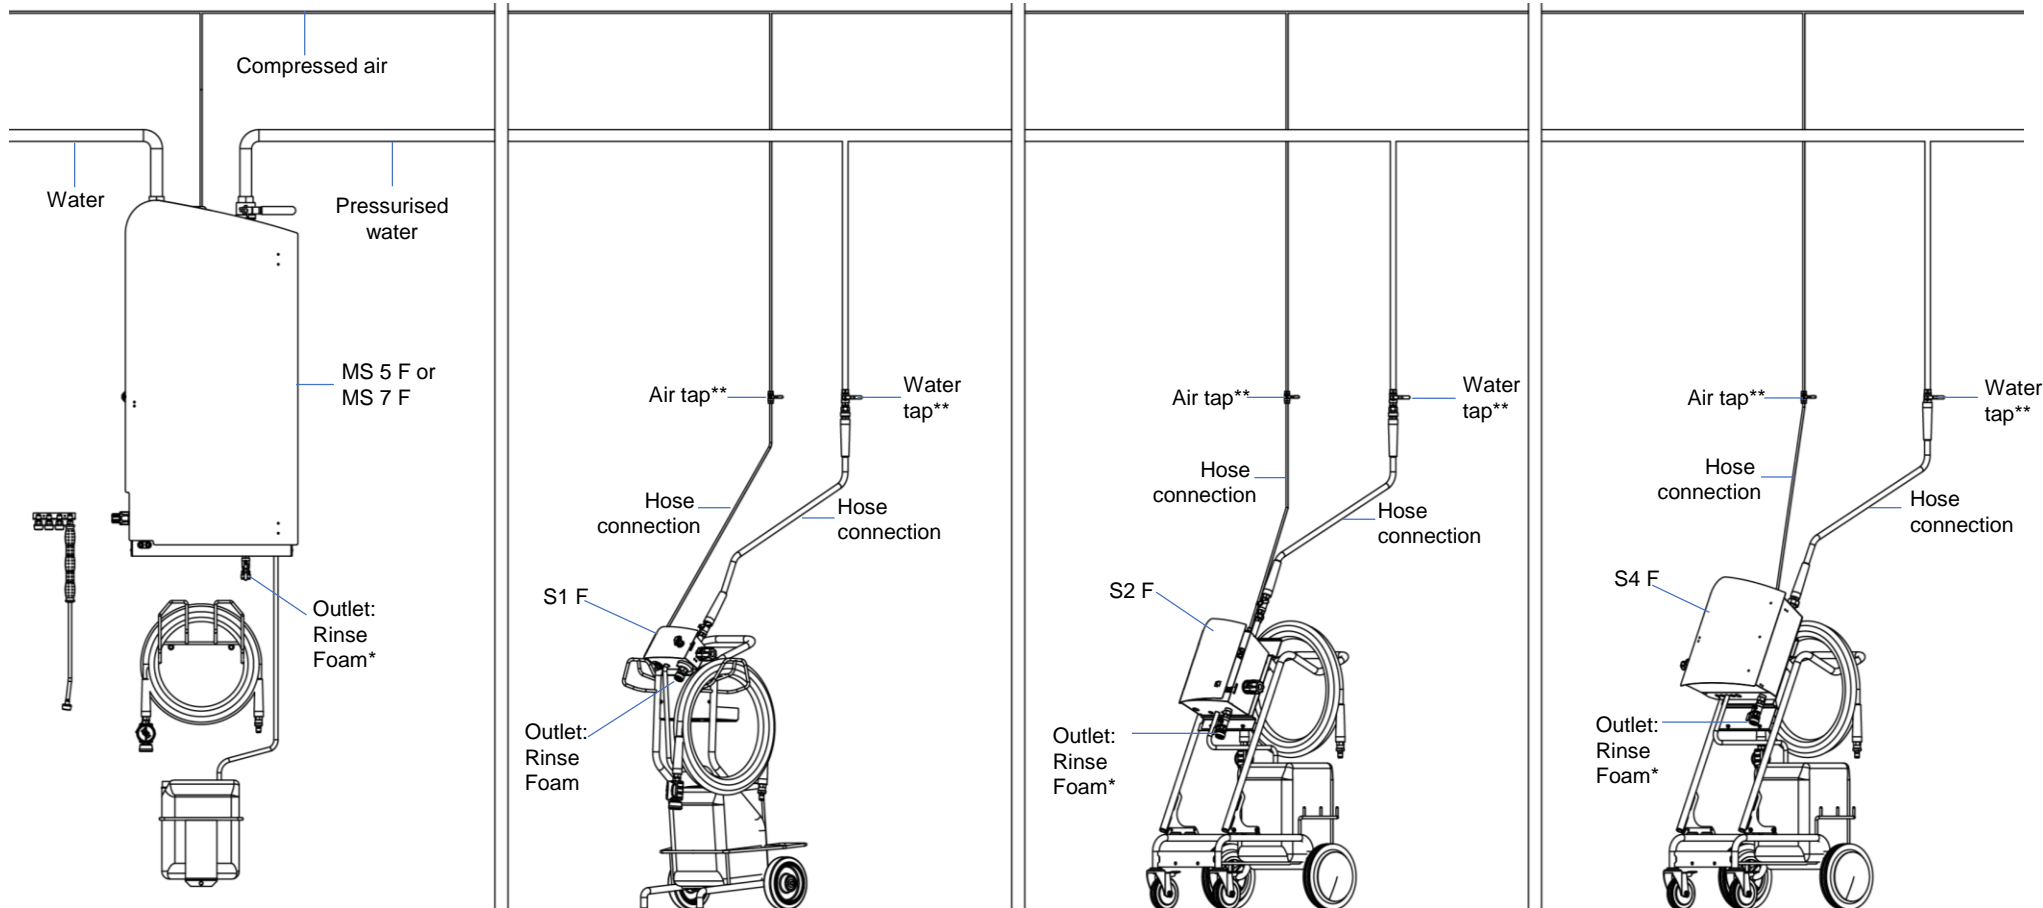

Decentral installation

Main Station is also connected to current.

* Disinfection at D-versions.

** air tap and water tap are placed around the factory for easy connection to compressed air and pressurised water.